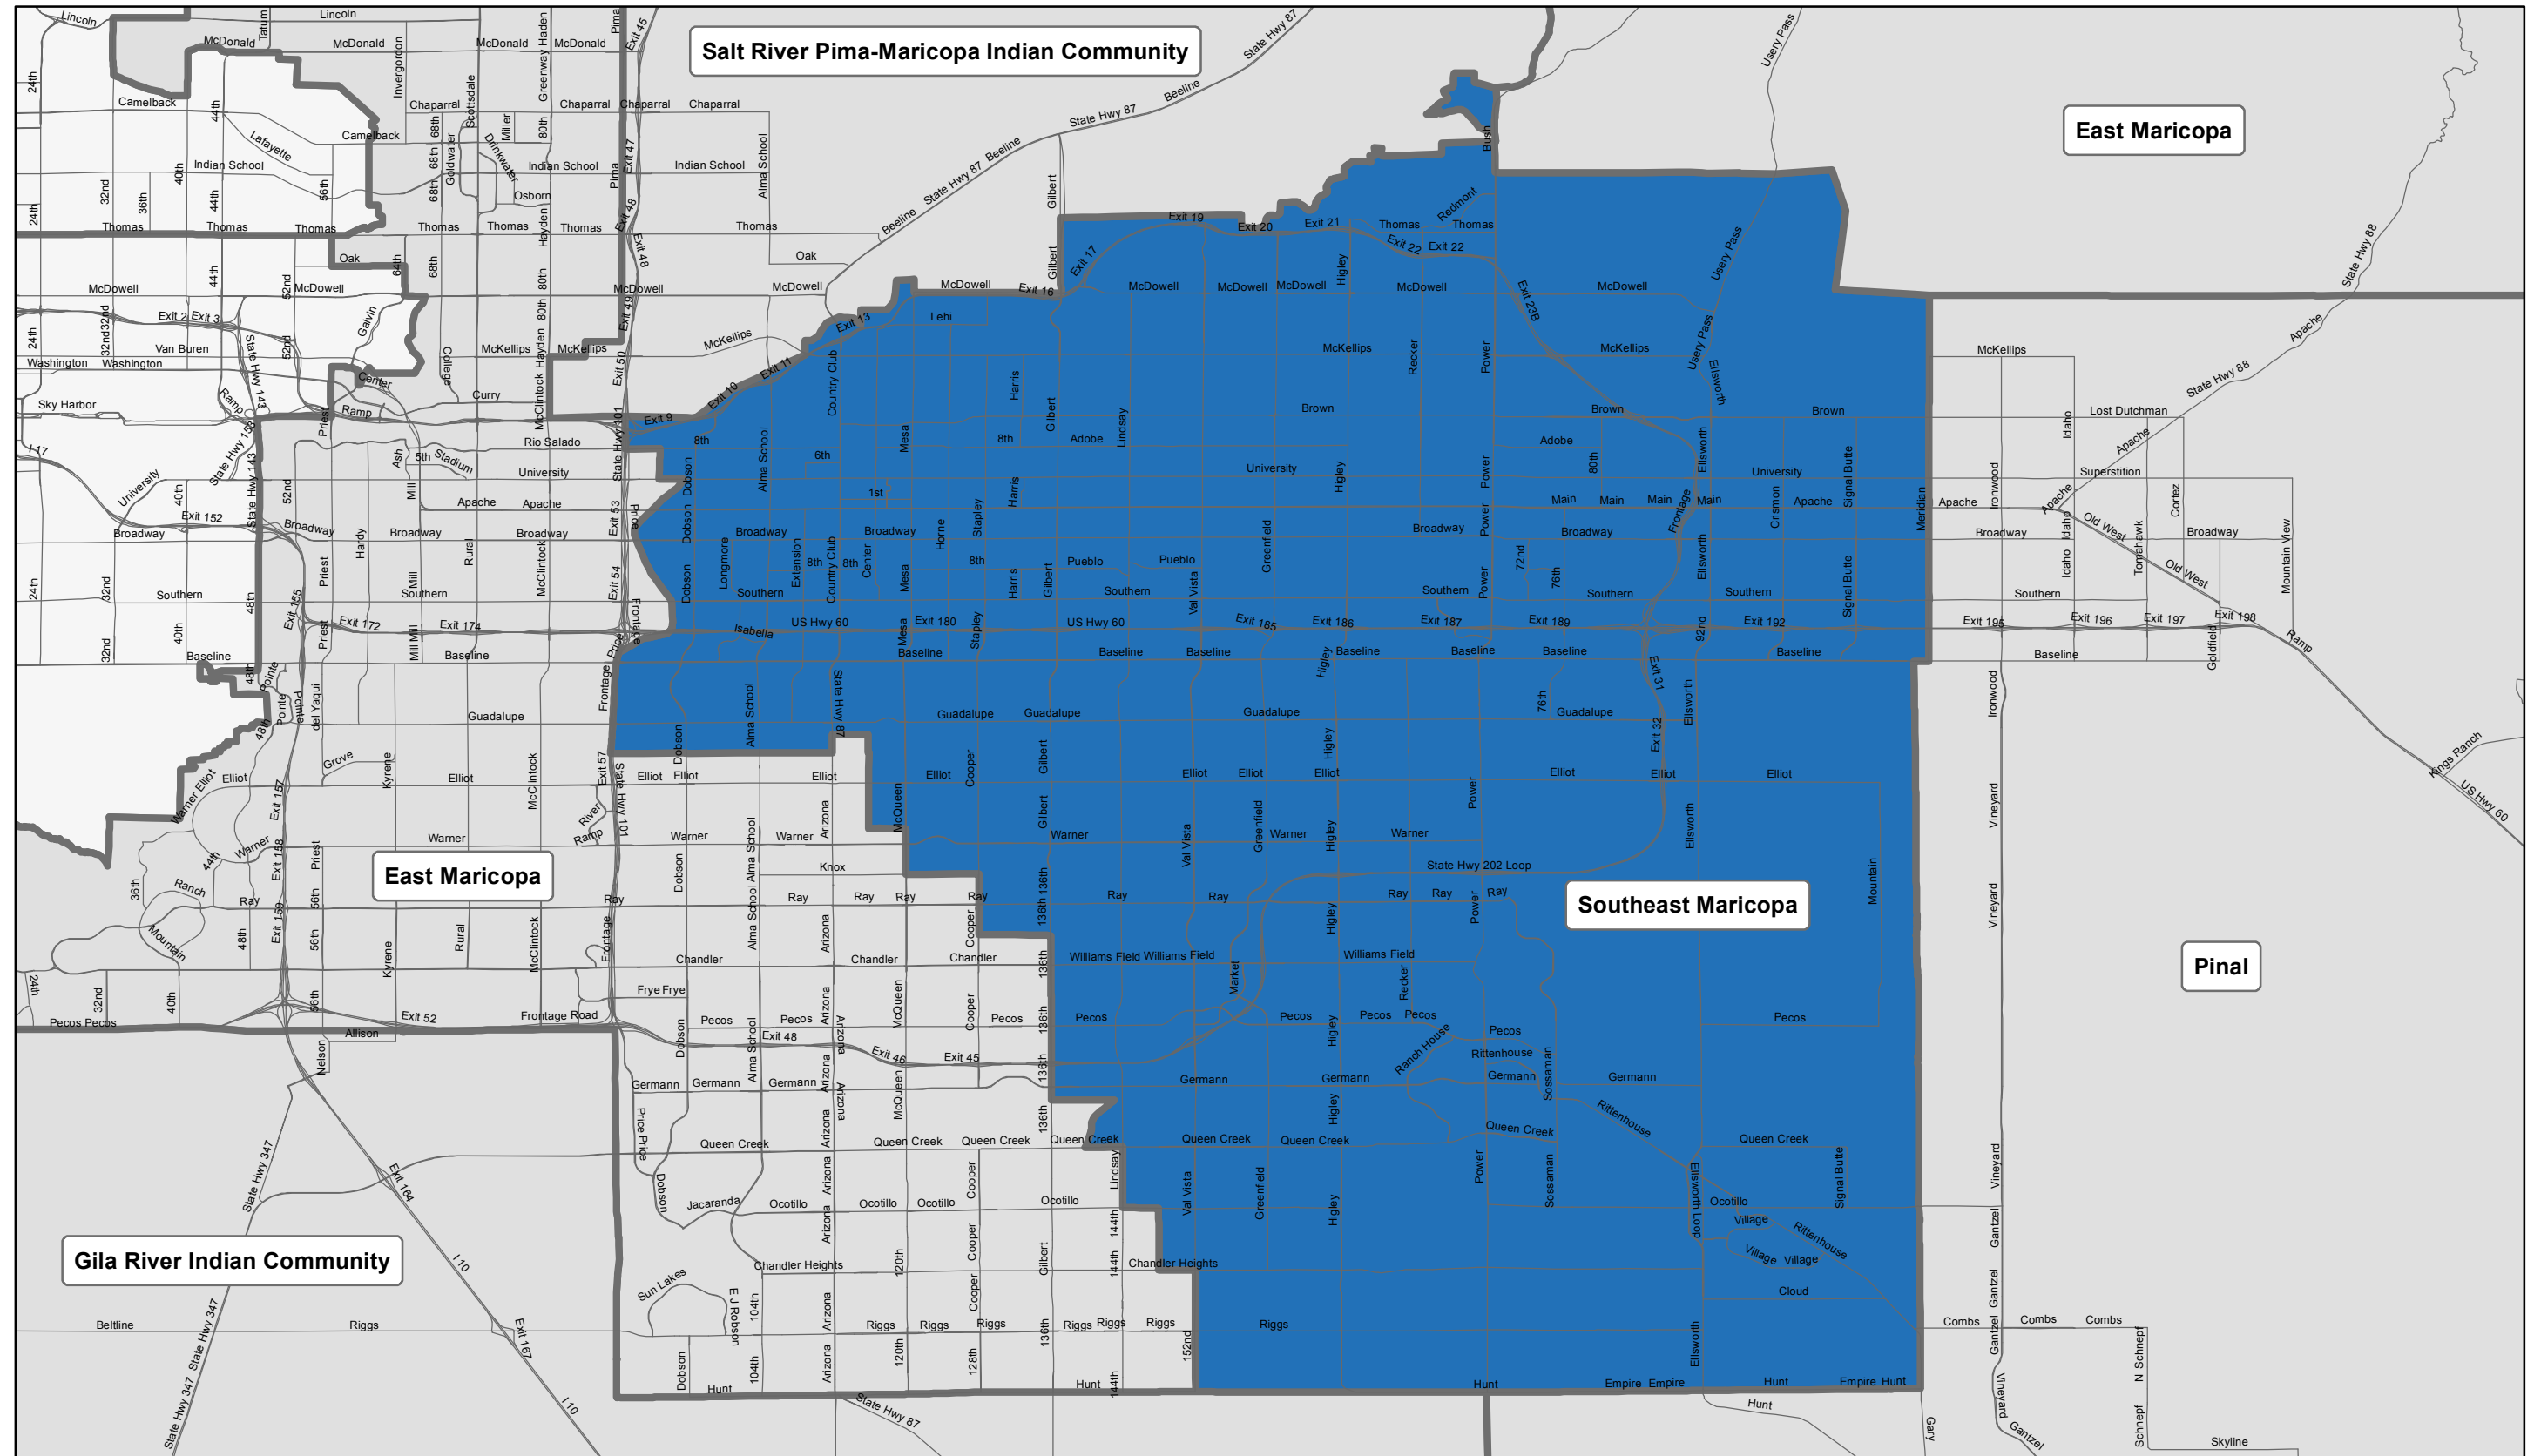

Southeast Maricopa Regional Partnership Council

Boundary Map

Southeast Maricopa Regional Partnership Council provides services to the communities of Gilbert, Higley, Mesa, Queen Creek and the following ZIP codes in Maricopa County: 85120, 85142, 85201, 85202, 85203, 85204, 85205, 85206, 85207, 85208, 85209, 85210, 85212, 85213, 85215, 85233, 85234, 85295, 85296, 85297 and 85298. The region does not include the portion of Salt River Pima-Maricopa Indian Community, the Gila River Indian Community or the portion of Apache Junction city limits outside of Maricopa County.

First Things First Regional Boundary as of July 1, 2014 (FY2015)