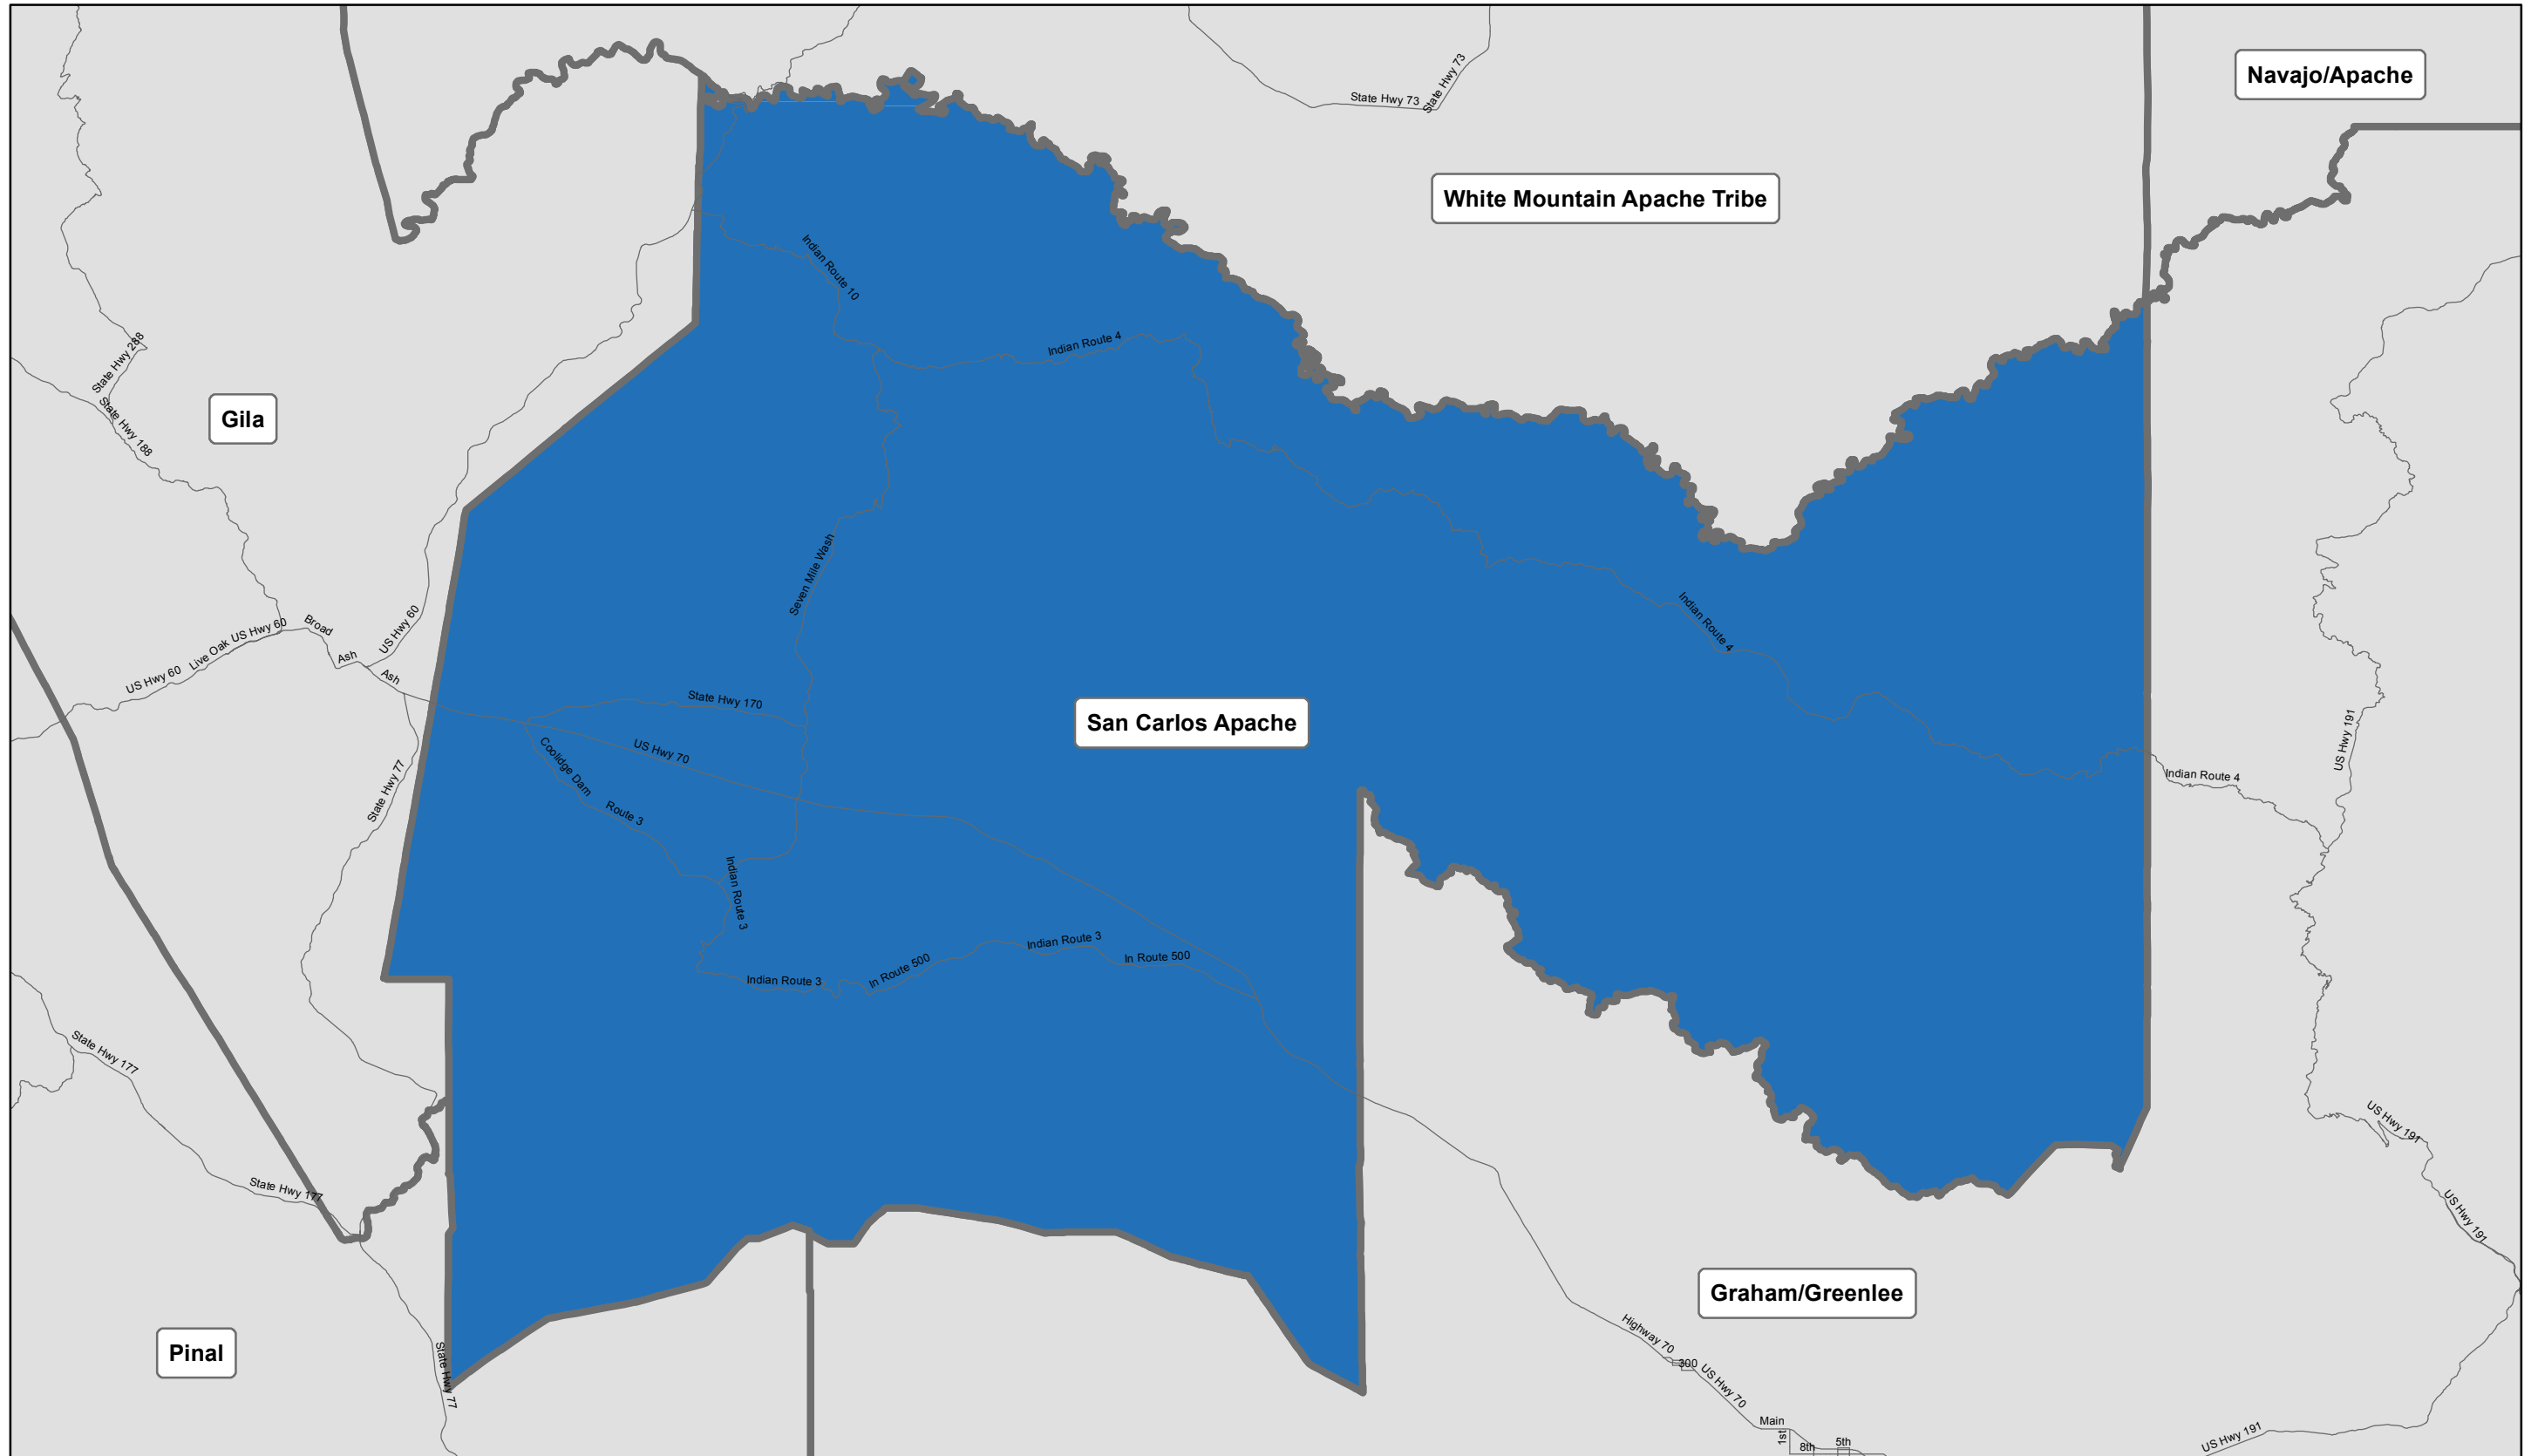

San Carlos Apache Regional Partnership Council Boundary Map

San Carlos Apache Regional Partnership Council provides services in the communities of the San Carlos Apache Tribe located on the San Carlos Apache Indian Reservation.

First Things First Regional Boundary as of July 1, 2014 (FY2015)