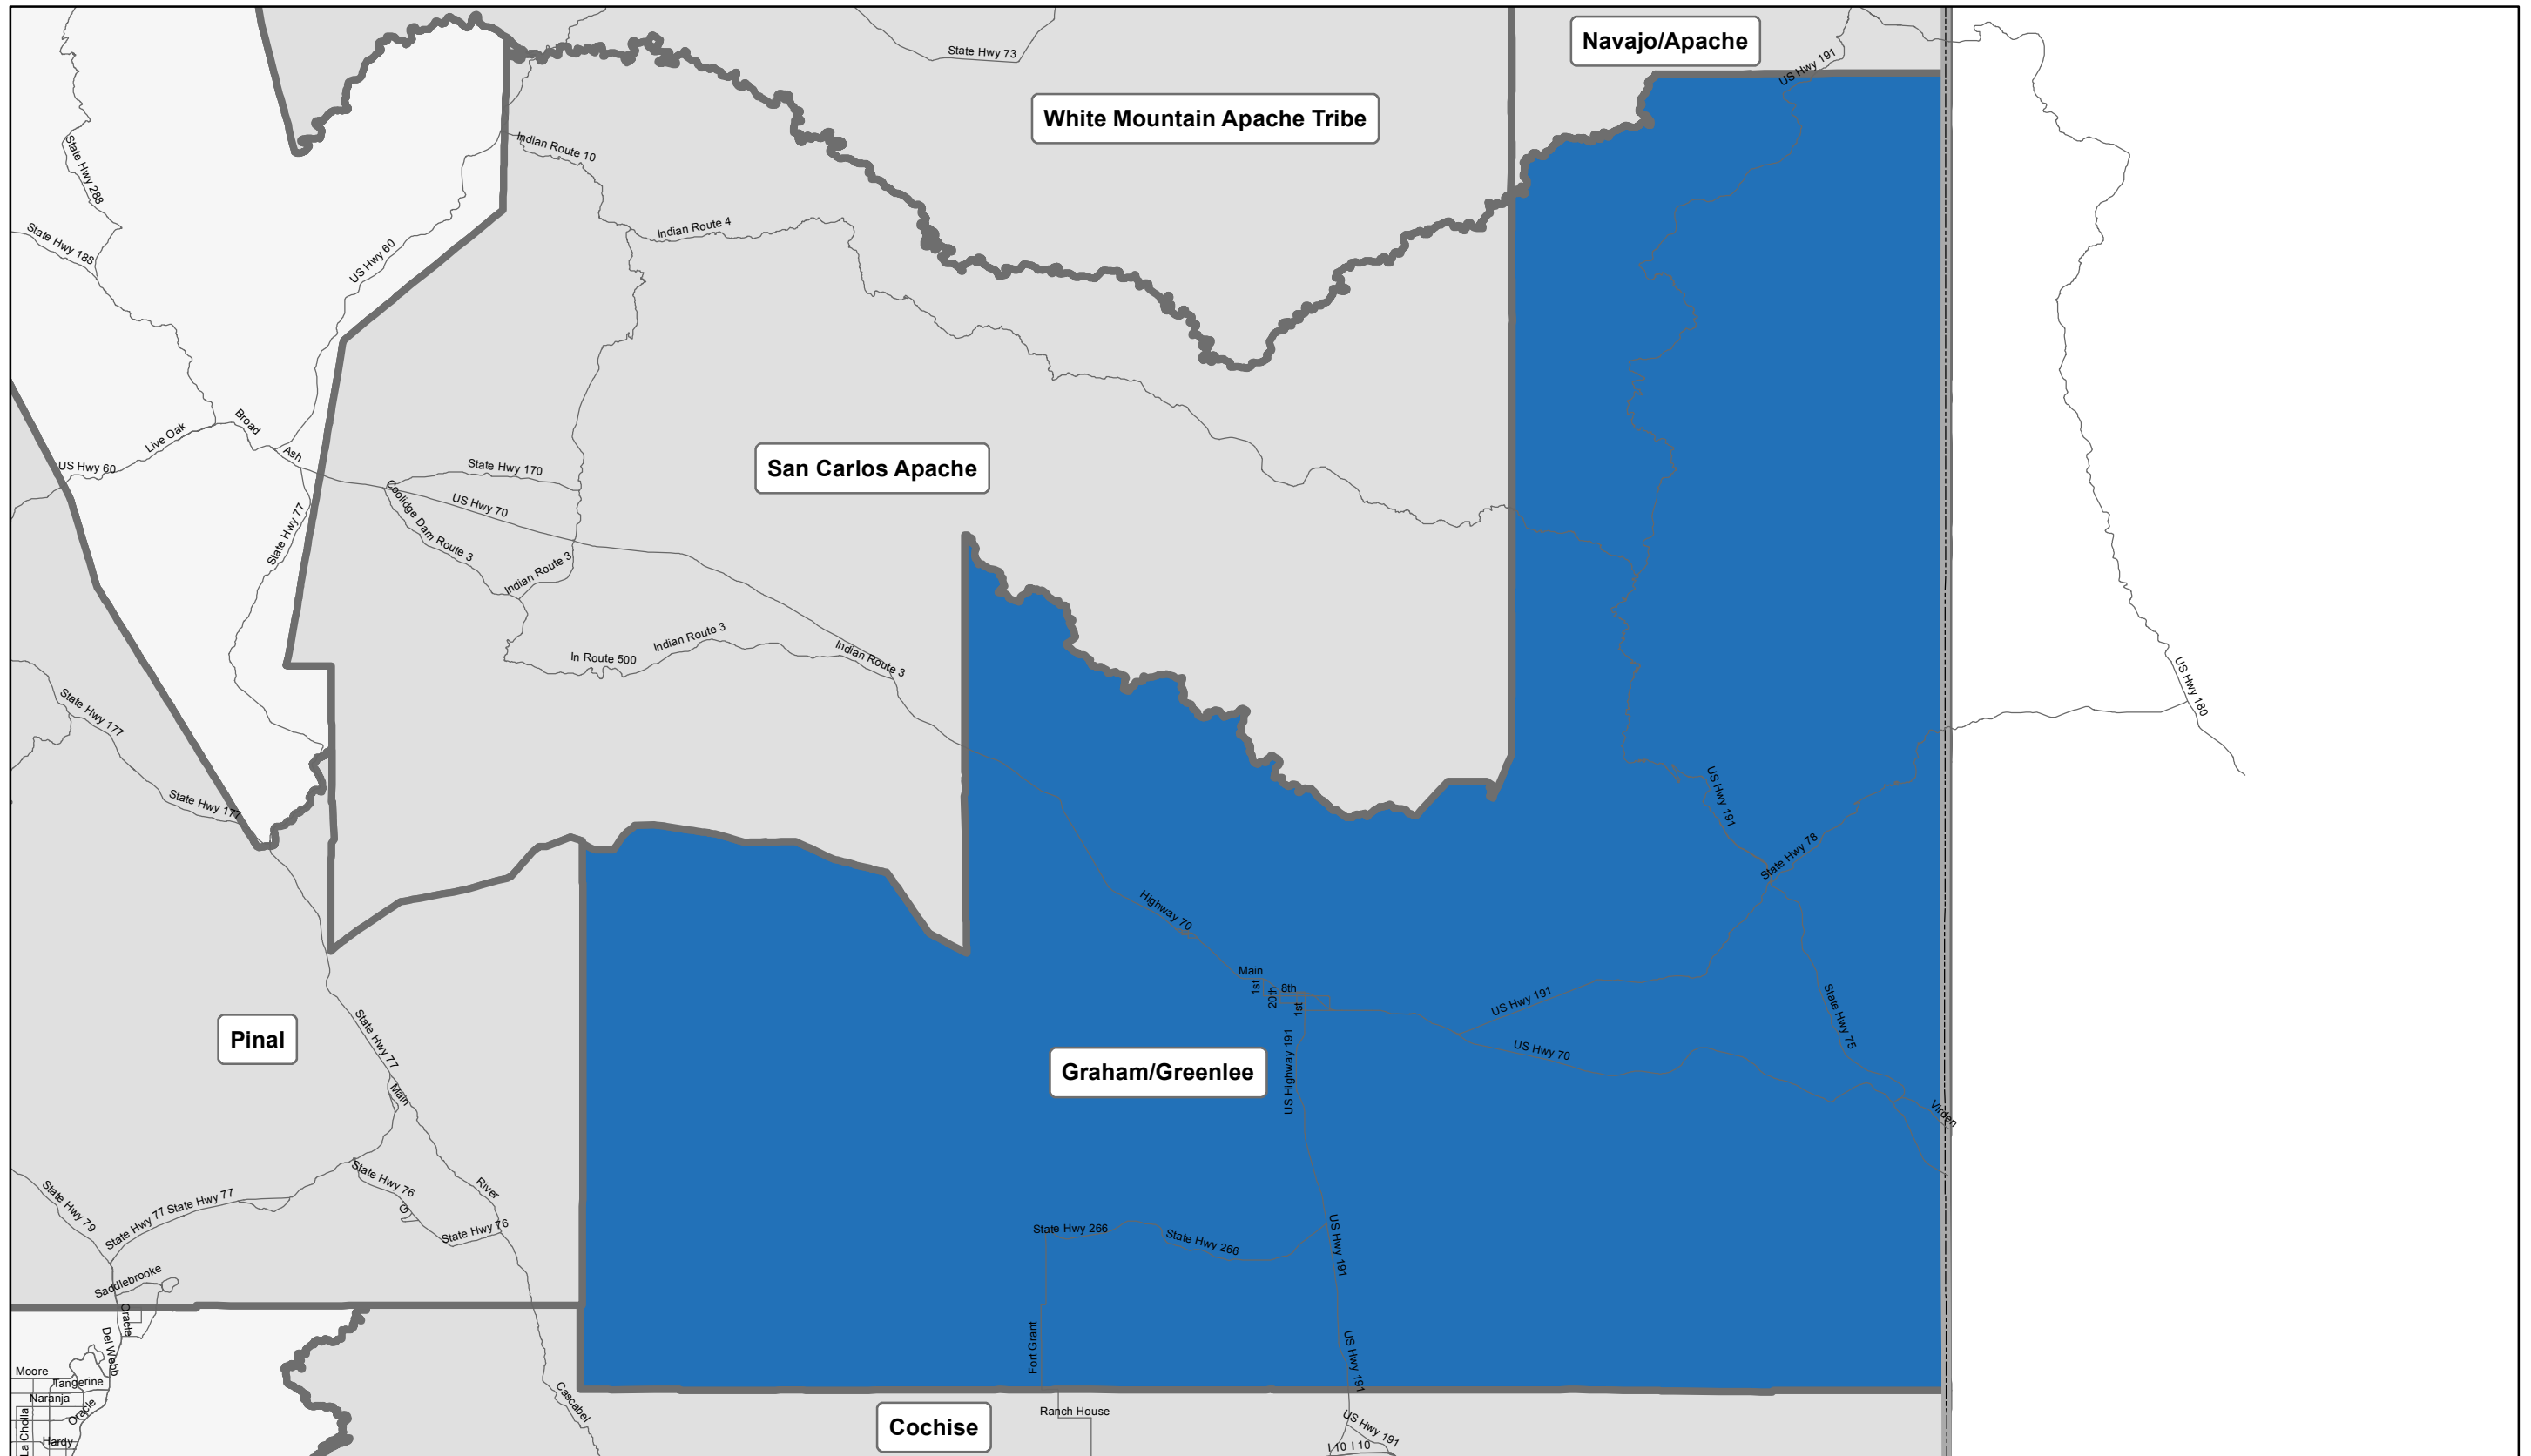

# Graham/Greenlee Regional Partnership Council

## Boundary Map

Graham/Greenlee Regional Partnership Council provides services within Graham County and Greenlee County. The region does not include the San Carlos Apache Indian Reservation.

First Things First Regional Boundary as of July 1, 2014 (FY2015)