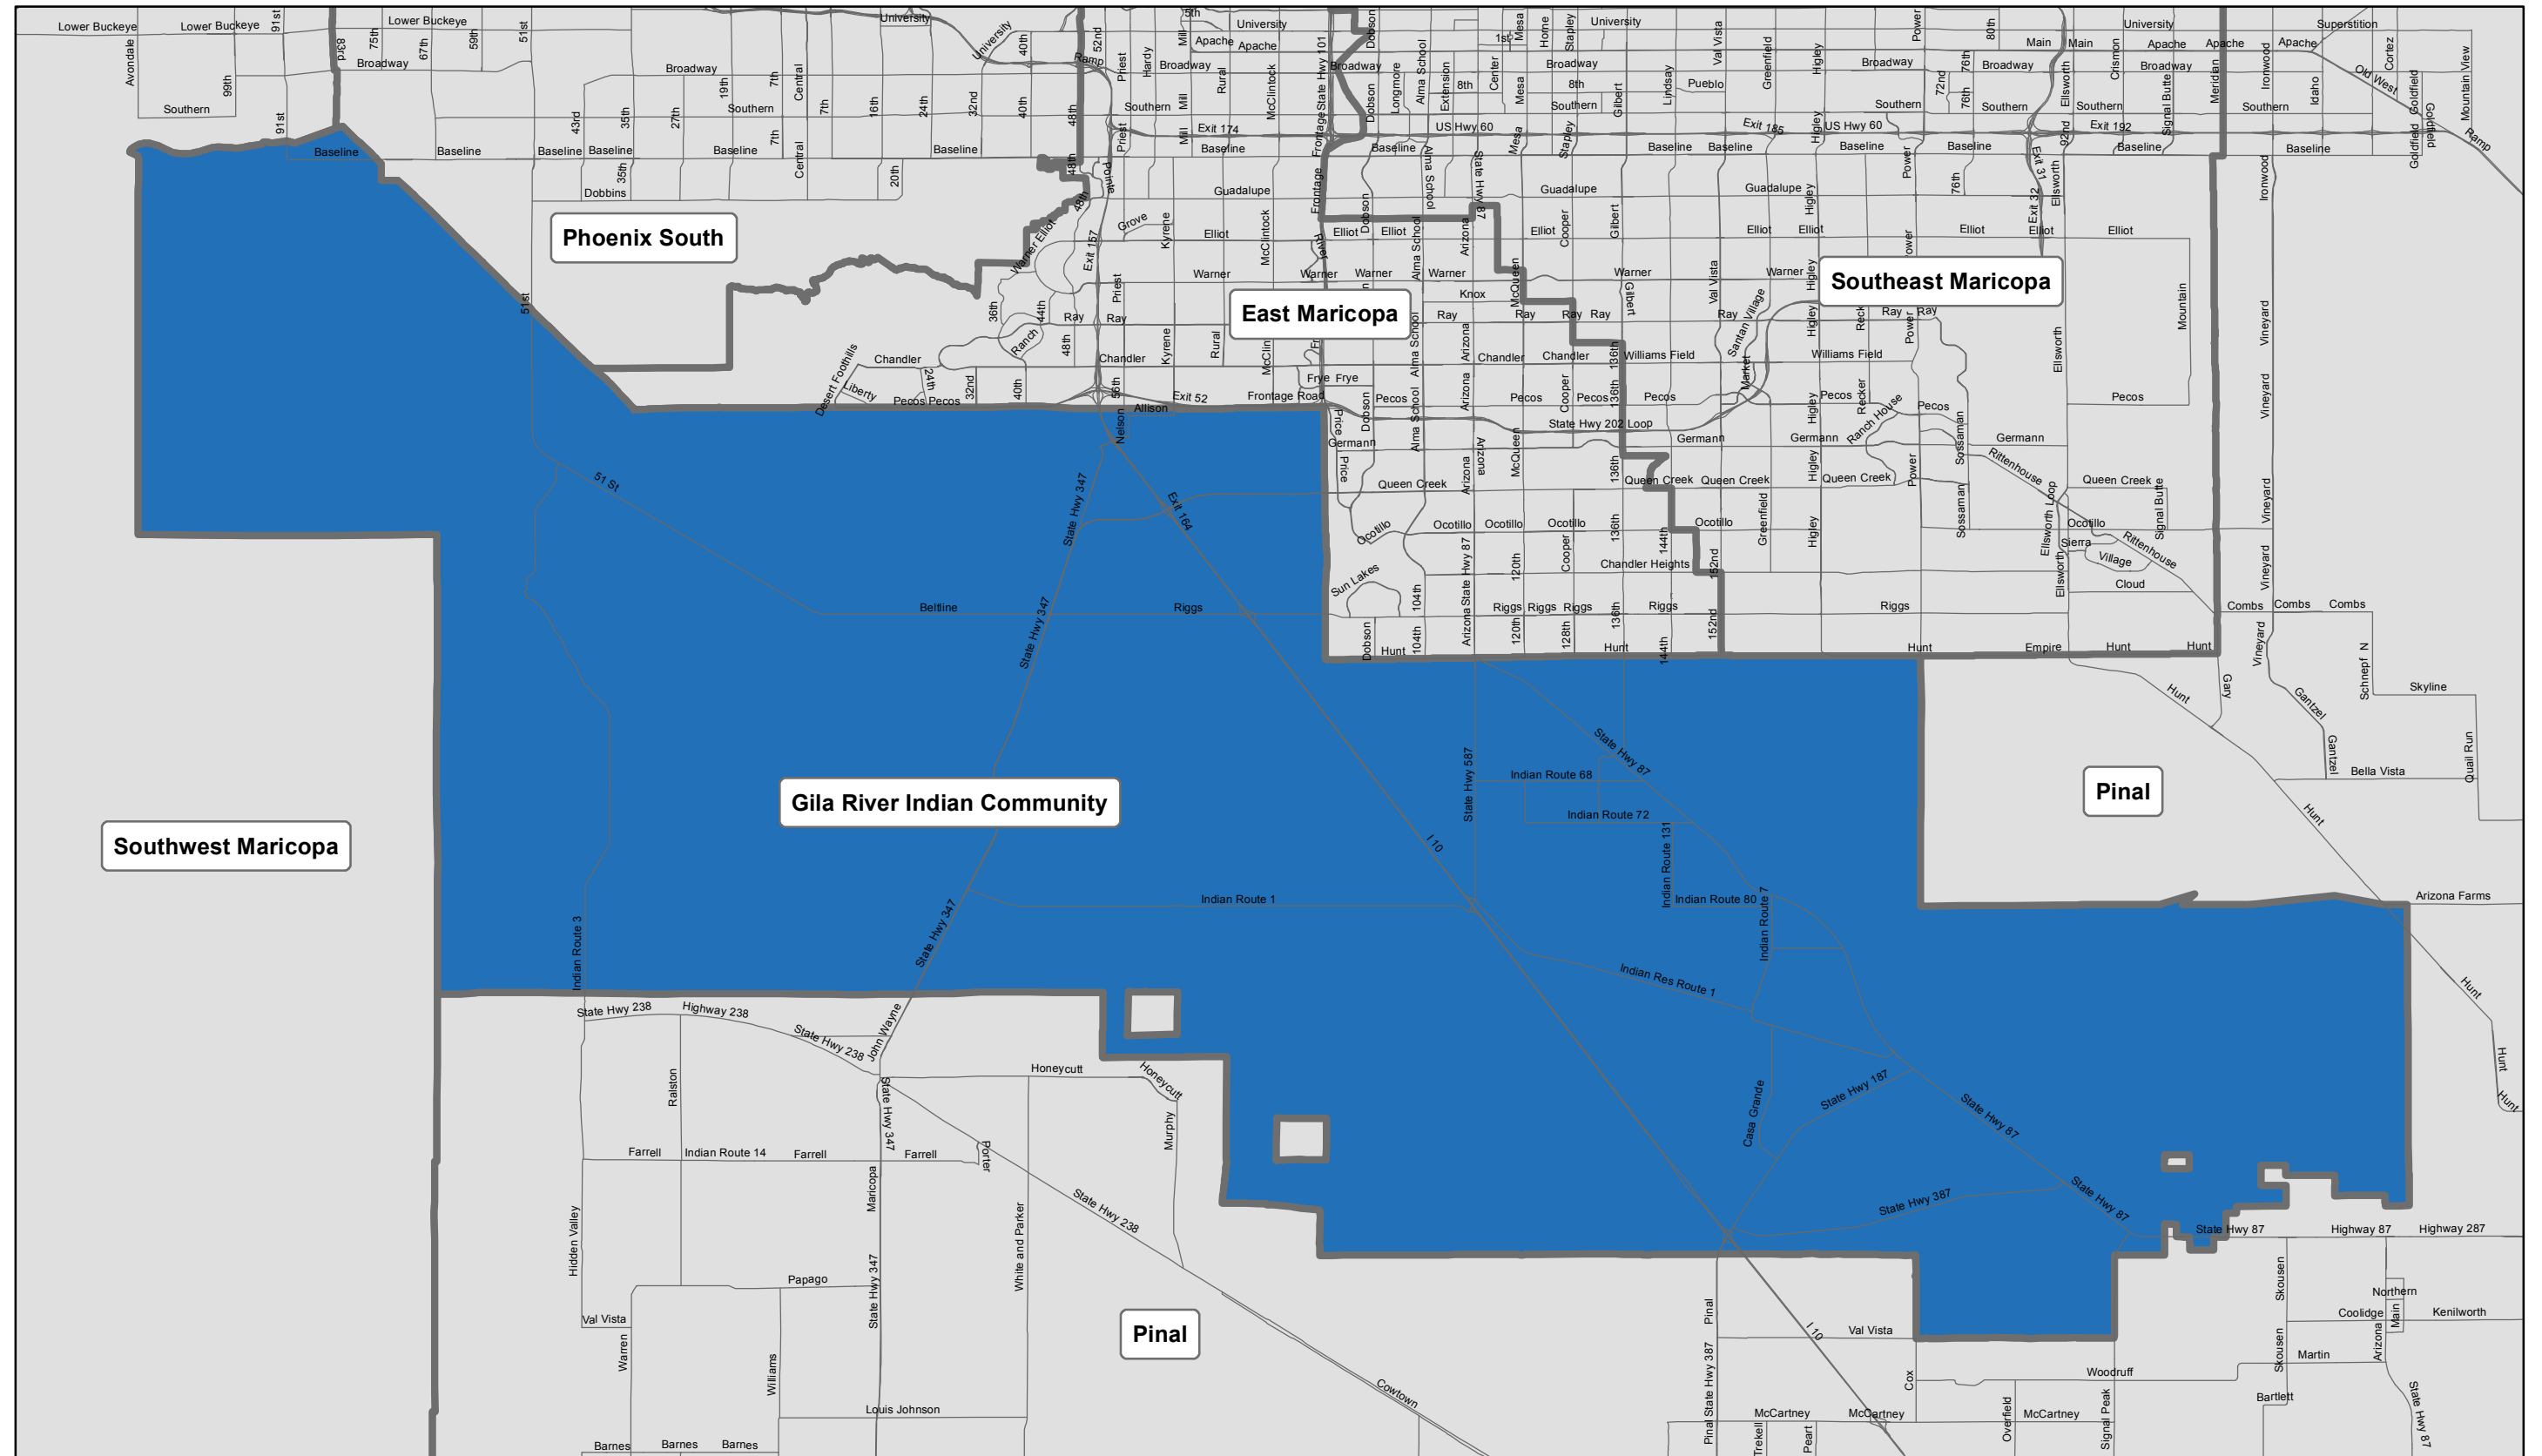

# Gila River Indian Community Regional Partnership Council

## Boundary Map

Gila River Indian Community Regional Partnership Council provides services on the tribal lands of the Gila River Indian Reservation Community.

First Things First Regional Boundary as of July 1, 2014 (FY2015)