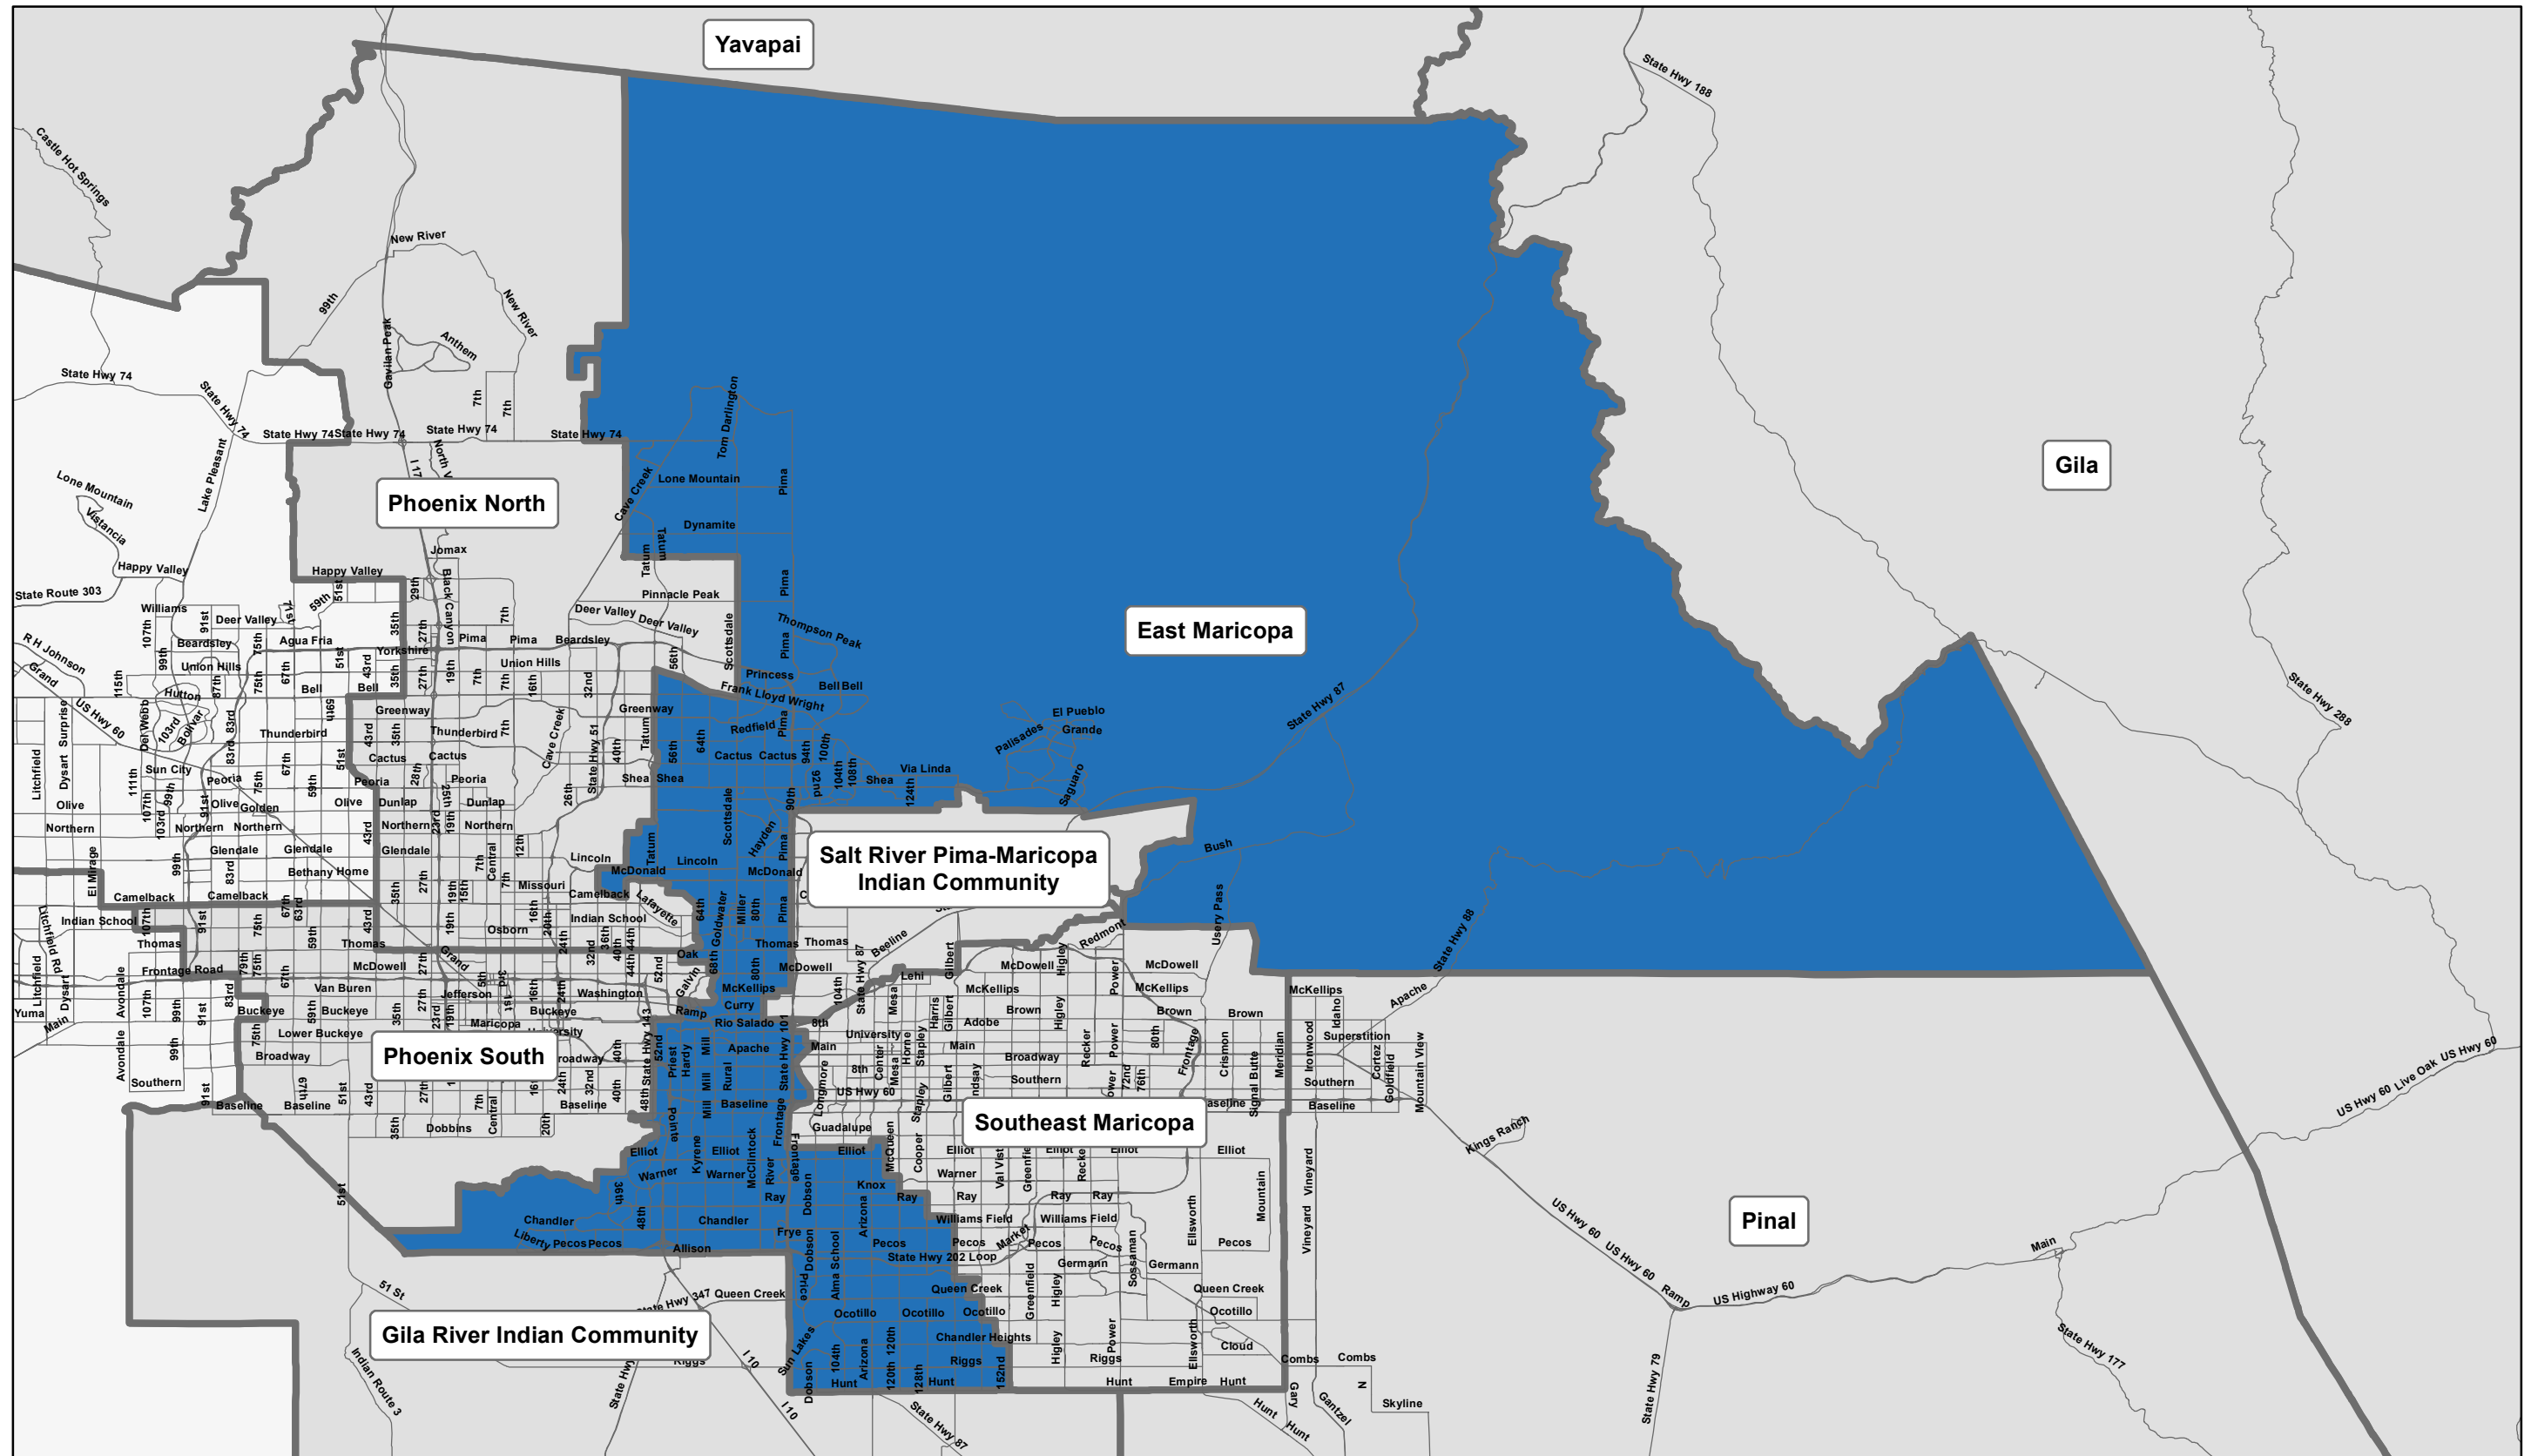

East Maricopa Regional Partnership Council

Boundary Map

East Maricopa Regional Partnership Council provides services to the communities of Ahwatukee, Carefree, Cave Creek, Chandler, Fort McDowell Yavapai Nation, Fountain Hills, Guadalupe, Paradise Valley, Rio Verde, Scottsdale and Tempe. The ZIP codes associated with those cities are: 85044, 85045, 85048, 85224, 85225, 85226, 85248, 85249, 85250, 85251, 85253, 85254, 85255, 85257, 85258, 85259, 85260, 85262, 85263, 85264, 85266, 85268, 85281, 85282, 85283, 85284, 85286, 85331 and 85377. The region does not include the portion of the Salt River Pima-Maricopa Indian Community.

First Things First Regional Boundary as of July 1, 2014 (FY2015)